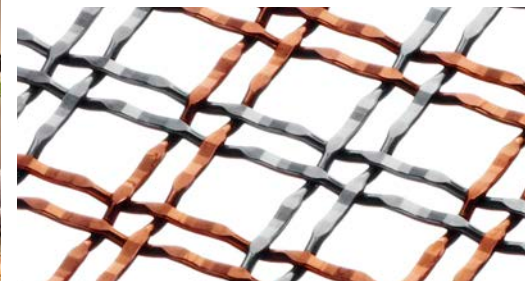

### M22-22

### M22-37

This 6,500-square foot Midtown Manhattan showroom was recently renovated, inspired by the brand's history. Banker Wire woven wire mesh is used as suspended screens throughout the space distinguish between the various sections of the showroom.

The M22-37 and M22-22 wire mesh were customized with a copper and stainless mixed alloy weave pattern to add metallic accents to the space. The wire mesh acts as space dividers and adds a delicate, reflective metallic backdrop to the showcased Italian made furniture designs. The high transparency of the wire mesh screen keeps the space with a feeling of openness while still creating boundaries from one display to the next. Banker Wire created a simple yet effective top and bottom stainless steel laser cut bar assembly to firmly attach to the wire mesh sheets and allow them to be tensioned at the ceiling and floor.