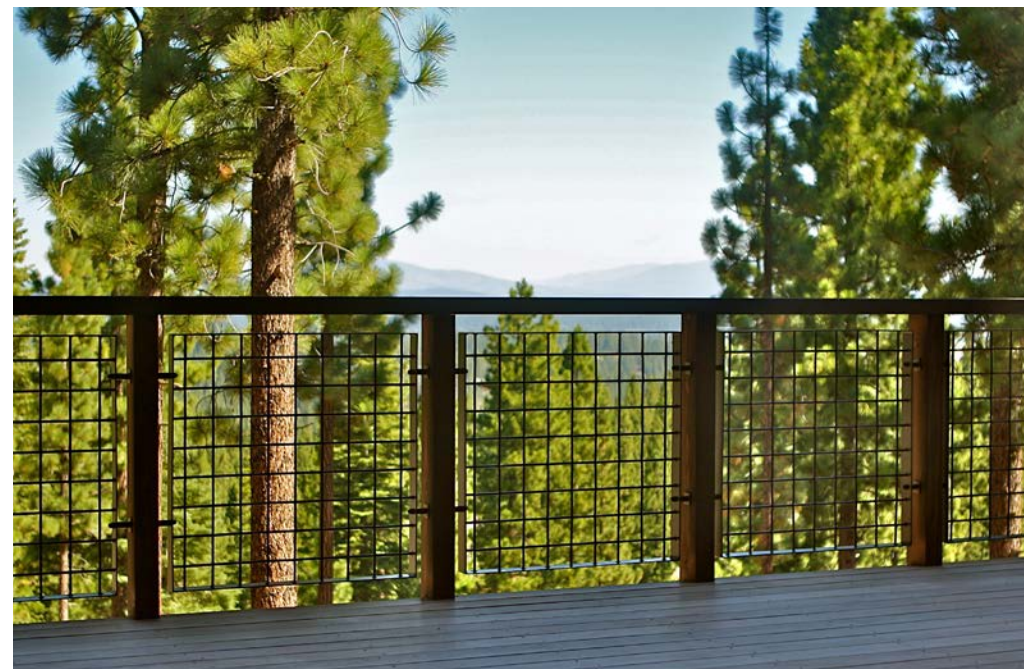

MARTIS CAMP

Interior & Exterior Railing, Cabinetry
Truckee, California USA

M22-8

P-286

L-70