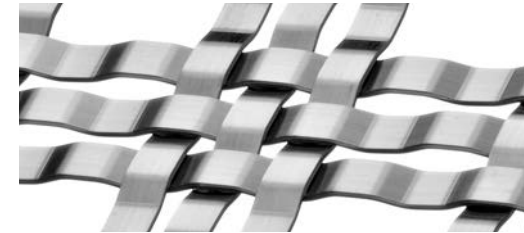

RHYTHM APARTMENTS LOBBY

Interior Space Divider
Milwaukee, Wisconsin USA

M22-22

M33-5

S-12

Various panels of Banker Wire woven wire mesh were used to help create a sense of intimacy in what was a large, open lobby area. Copper plated panels of M22-22, M33-5, and S-12 are carefully arranged to partition off the seating areas while still allowing tenants and guests uninterrupted sight lines in the lobby. The decorative mesh plays beautifully off the striking colors of the furniture and the modern edge of the building design.