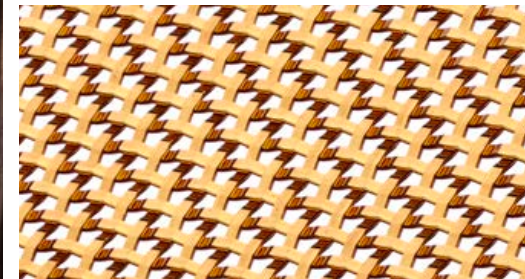

CHUBBY NOODLE RESTAURANT

Bar Cladding
San Francisco, California USA

S-16

*Shown below in bronze,
standard mill finish*

Chubby Noodle is a restaurant in San Francisco, California serving locally sourced Asian-fusion comfort food. Remodeled from an American style bar and restaurant, this 400 square foot establishment now boasts a rich midcentury modern inspired look. Bronze tones populate the space, from the curved metal bars separating the booths to the bar front clad in bronze wire mesh.

Chosen for its visual density, wire mesh pattern S-16 creates a durable façade across the front of the bar without losing the aged characteristics of the dark wood. The unexpected use of the decorative bronze mesh compliments the overall aesthetic of the restaurant, adding an industrial touch to the vintage décor. When lit from above, the many facets of S-16 create highlights and shadows under the countertop, adding depth and interest to the bar wall.